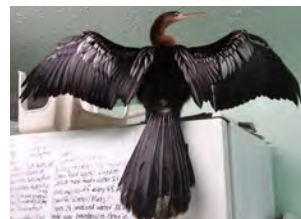

Success Stories

Please take any injured or orphaned deer to: St. Francis Wildlife Sanctuary, (850) 627-2291. Goosecreek, (850) 545-3491. Deer can be dropped off at Allied Emergency at 2324 Centerville Road in Tallahassee.

Exciting News!

We have signed a contract to purchase 20 acres of land in Wakulla County! As you all know this has been a long-time dream. The actual purchase will not take place until it passes rezoning applications through the County but we wanted to share the news and ask for all our supporters to send up those positive thoughts and prayers and hopefully FWMA will have its new home for 2018. It will be a very busy year next year and we will be counting on your help to bring this dream to a reality!